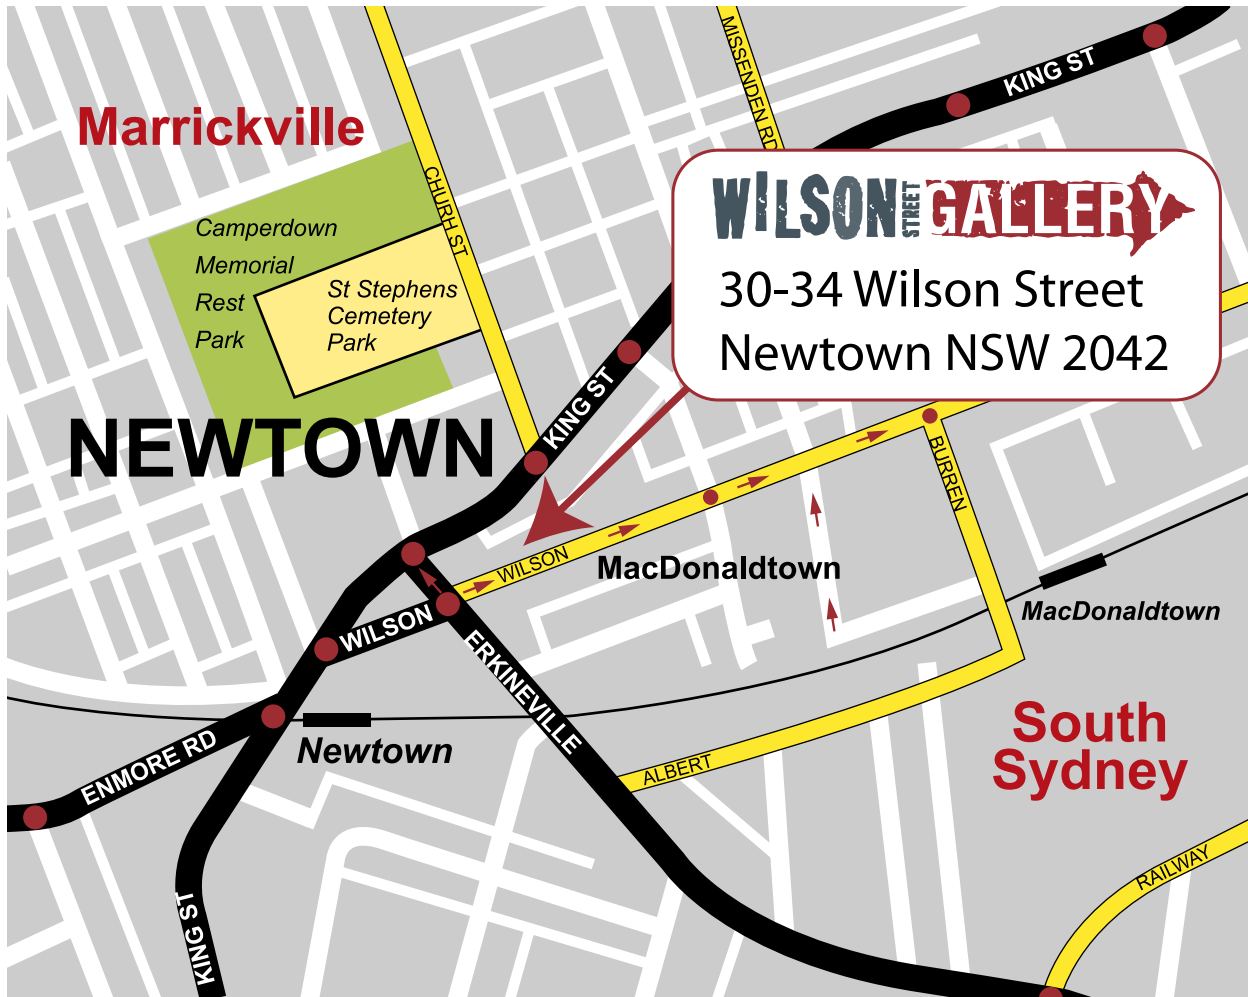

GALLERY LOCATION

Wilson Street runs parallel to bustling King Street, 2 minutes from Newtown Station. If you are walking, turn into Erskineville Road by Newtown Post Office, opposite the Dendy Cinema, then turn left into Wilson Street.

FROM THE CITY: If you coming by car, turn left into Brown Street and then right again, into Brown Lane. Follow the lane through until you reach the car park area. The Gallery is in the large grey building to the right.

FROM ERSKINEVILLE: Turn right at the traffic lights after crossing the railway line opposite Varga Cafe into Wilson Street. Continue down Wilson Street until you reach the car park.

VIA ENMORE ROAD: Turn right into Wilson Street across King Street at the major intersection. Continue through the lights, crossing Erskineville Road.

BUSES: Buses run regularly down King Street, disembark at the stop opposite the Dendy Cinema.

TRAINS: Newtown Train Station is only a 2 minute walk from the Gallery. Turn right into King Street, veering right onto Wilson Street, cross over Erskineville Road.